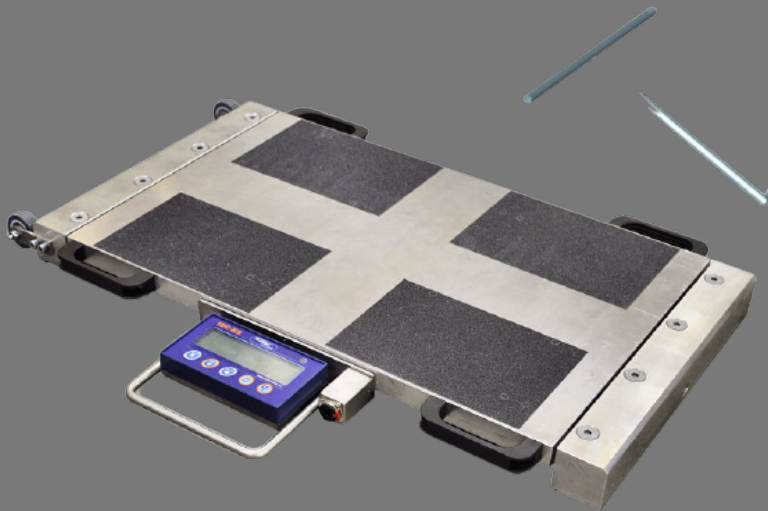

Portable Weighing System

AW-5

Mobile Aircraft Weighing System AW-5 is available in all configurations possible. The number of platforms to be included in the system is adapted to the number of wheels of the airplane. External Indicator optionally available.

Properties

- ▶ available capacity 0-30 tons per weighing platform
- ▶ low profile platforms, sturdy aluminium construction, light weight
- ▶ reading weight per weighing platform, in kg or lb.
- ▶ stainless steel load cells IP68
- ▶ platform dim. 450 x 700 mm, overall platform dim. 627 x 885 mm, height 58 mm
- ▶ weight: approx. 50 kg
- ▶ power: internal, rechargeable battery (fully charged battery approx. 40 h. operation time), incl. adapter
- ▶ very easy to transport, provided with handles and transport wheels

Options

- ▶ roll-on / roll-off ramps (platform's height level)
- ▶ attachment dummies (between 2 weighing platforms)
- ▶ external indicator
- ▶ wireless additional weight indicator / repeater
- ▶ USB interface (instead of RS232/C)
- ▶ RS485 interface
- ▶ infrared remote control
- ▶ external thermal ticketprinter/labelprinter
- ▶ easy weigh software for Windows