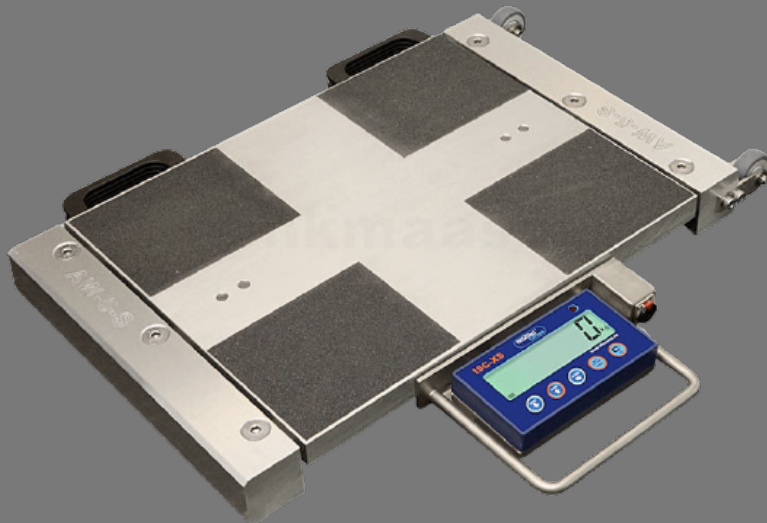

Portable Weighing System

AW-5S

Mobile Aircraft Weighing System AW-5S is available in all configurations possible. The number of platforms to be included in the system is adapted to the number of wheels of the airplane. External Indicator optionally available.

Properties

- ▶ available capacity 0-10 tons per weighing platform
- ▶ low profile platforms, sturdy aluminium construction, light weight
- ▶ reading weight per weighing platform, in kg or lb.
- ▶ stainless steel load cells IP68
- ▶ platform dim. 400 x 500 mm, overall platform dim. 577 x 685 mm, height 58 mm
- ▶ weight: approx. 26 kg
- ▶ power: internal, rechargeable battery (fully charged battery approx. 40 h. operation time), incl. adapter
- ▶ very easy to transport, provided with handles and transport wheels

Options

- ▶ roll-on / roll-off ramps (platform's height level)
- ▶ attachment dummies (between 2 weighing platforms)
- ▶ external indicator
- ▶ wireless additional weight indicator / repeater
- ▶ USB interface (instead of RS232/C)
- ▶ RS485 interface
- ▶ infrared remote control
- ▶ external thermal ticketprinter/labelprinter
- ▶ easy weigh software for Windows